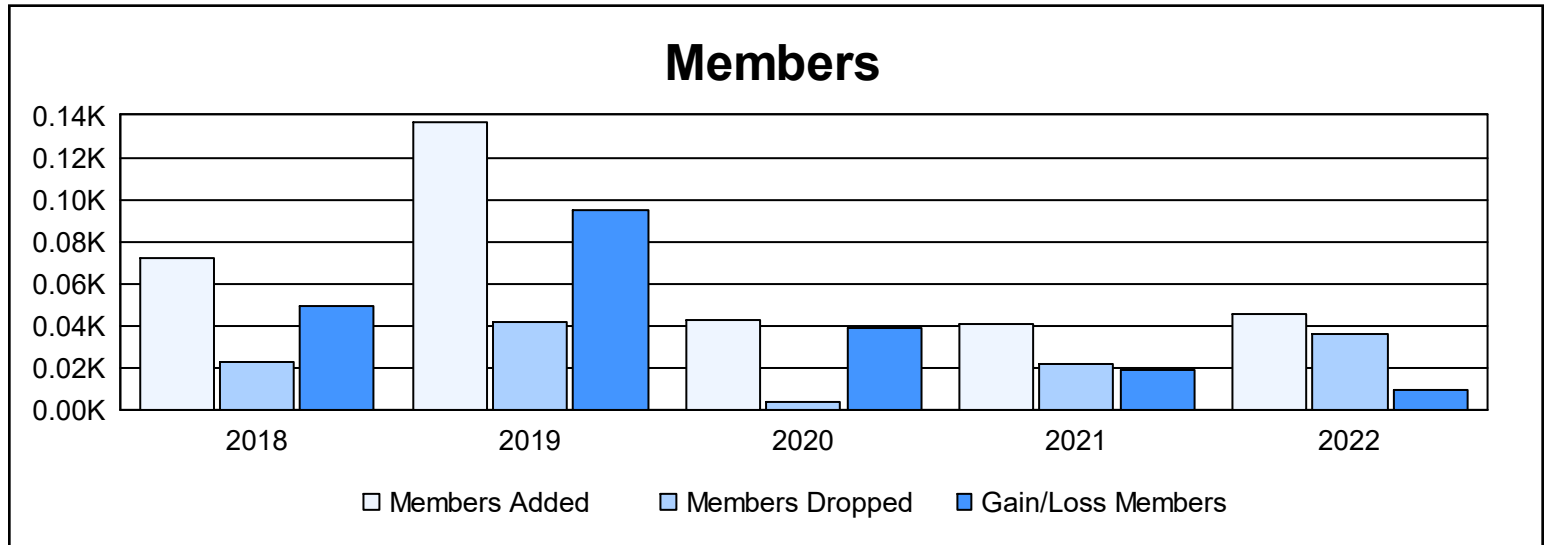

Year	New Clubs	Dropped Clubs	Gain/ Loss Clubs	New Members	Charter Members	Reinstate Members	Transfer Members	Total Member Added	Total Members Dropped	Gain/ Loss Members
2017-2018	1	0	1	48	24	0	0	72	23	49
2018-2019	4	0	4	45	91	1	0	137	42	95
2019-2020	2	0	2	1	42	0	0	43	4	39
2020-2021	2	0	2	0	41	0	0	41	22	19
2021-2022	2	0	2	2	43	0	0	45	36	9
<b>Average</b>	<b>2</b>	<b>0</b>	<b>2</b>	<b>19</b>	<b>48</b>	<b>0</b>	<b>0</b>	<b>68</b>	<b>25</b>	<b>42</b>

### Membership Composition June 2022 Cumulative