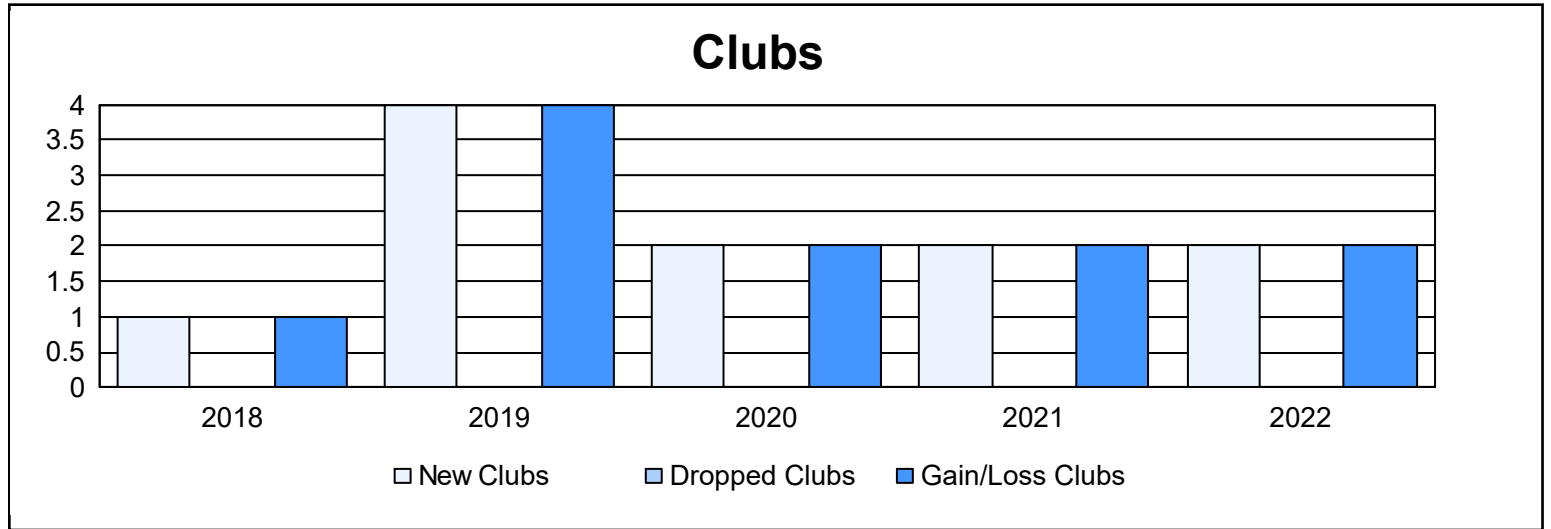

Year	New Clubs	Dropped Clubs	Gain/ Loss Clubs	New Members	Charter Members	Reinstate Members	Transfer Members	Total Member Added	Total Members Dropped	Gain/ Loss Members
2017-2018	1	0	1	48	24	0	0	72	23	49
2018-2019	4	0	4	45	91	1	0	137	42	95
2019-2020	2	0	2	1	42	0	0	43	4	39
2020-2021	2	0	2	0	41	0	0	41	22	19
2021-2022	2	0	2	2	43	0	0	45	36	9
<b>Average</b>	<b>2</b>	<b>0</b>	<b>2</b>	<b>19</b>	<b>48</b>	<b>0</b>	<b>0</b>	<b>68</b>	<b>25</b>	<b>42</b>

### Membership Composition June 2022 Cumulative