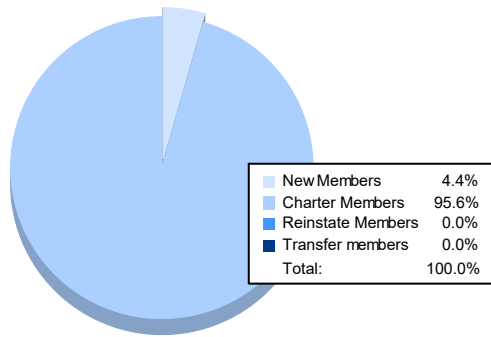

Year	New Clubs	Dropped Clubs	Gain/ Loss Clubs	New Members	Charter Members	Reinstate Members	Transfer Members	Total Member Added	Total Members Dropped	Gain/ Loss Members
2017-2018	1	0	1	48	24	0	0	72	23	49
2018-2019	4	0	4	45	91	1	0	137	42	95
2019-2020	2	0	2	1	42	0	0	43	4	39
2020-2021	2	0	2	0	41	0	0	41	22	19
2021-2022	2	0	2	2	43	0	0	45	36	9
<b>Average</b>	<b>2</b>	<b>0</b>	<b>2</b>	<b>19</b>	<b>48</b>	<b>0</b>	<b>0</b>	<b>68</b>	<b>25</b>	<b>42</b>

### Membership Composition June 2022 Cumulative